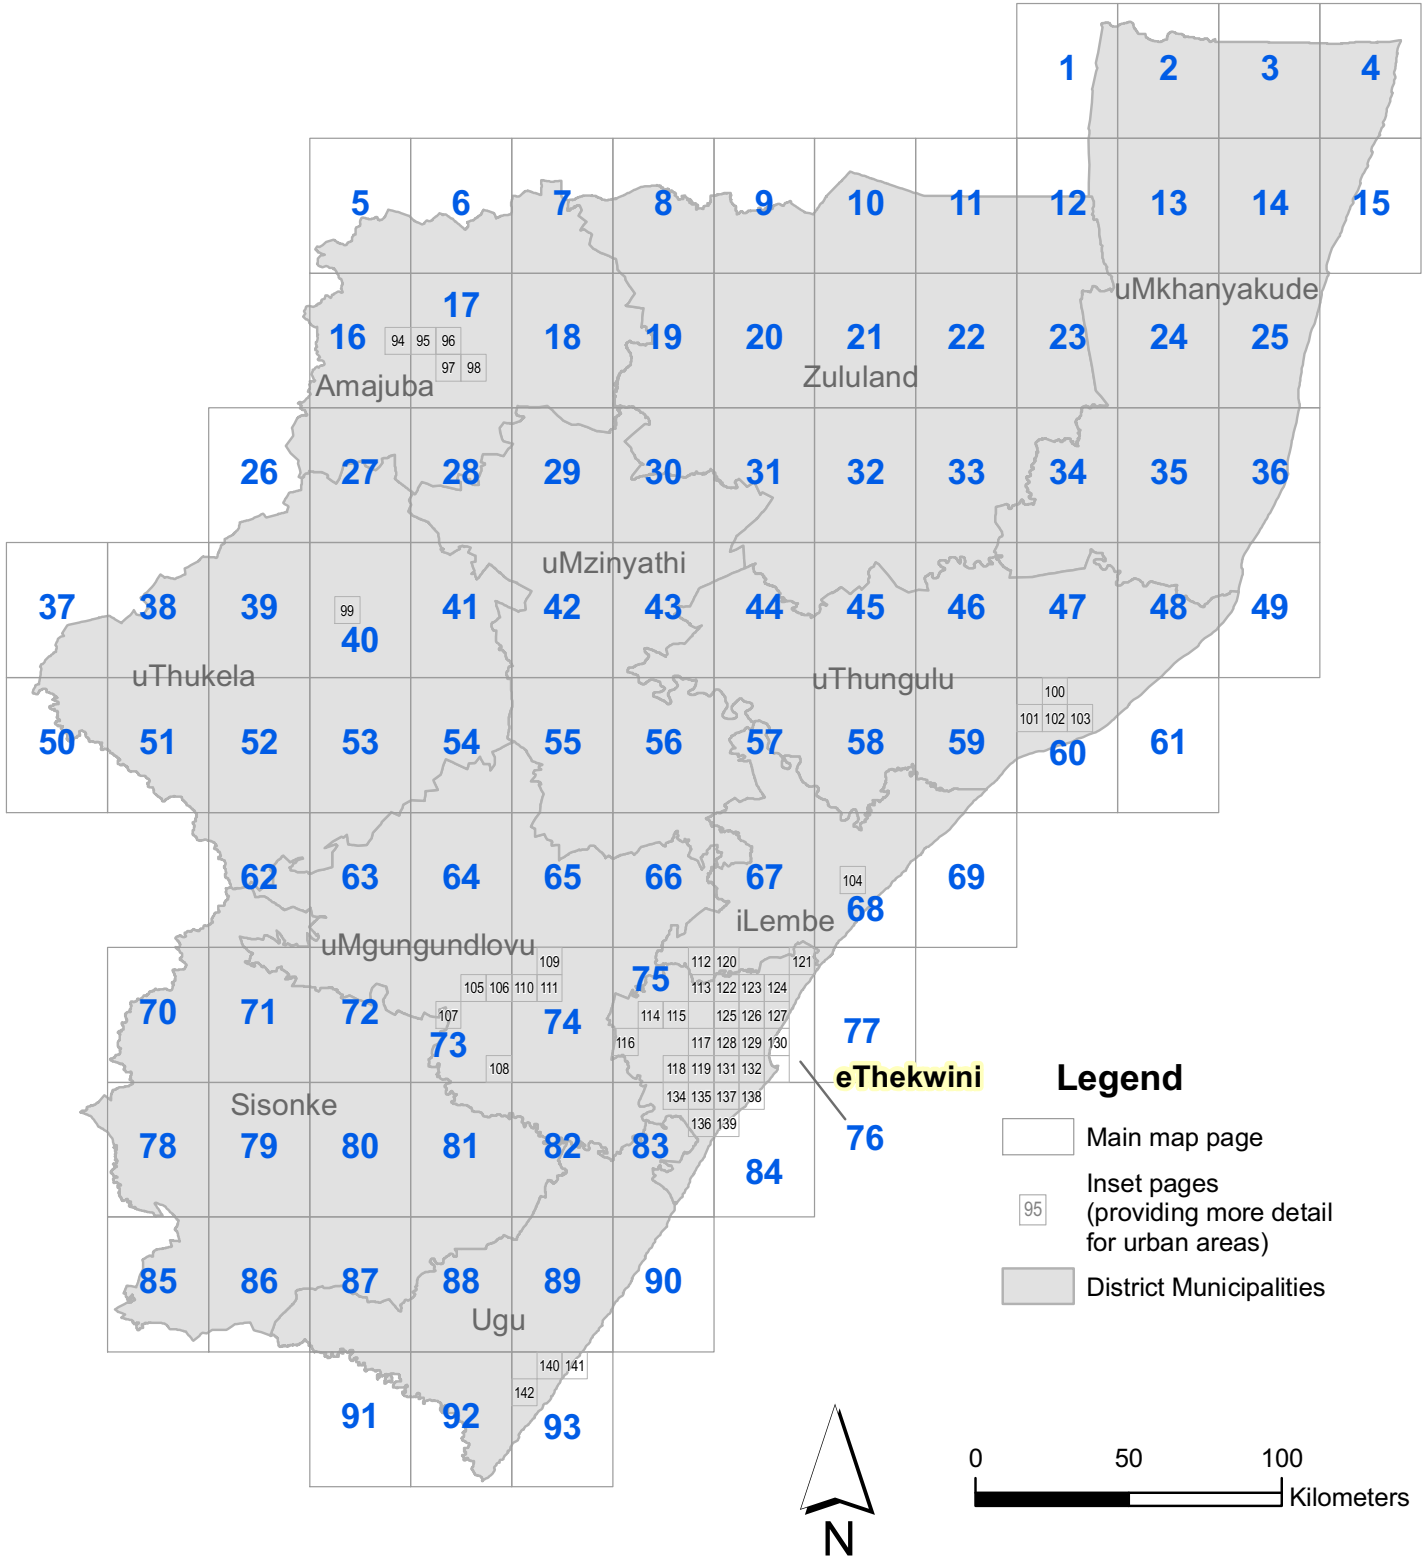

Key Plan to map pages

(93 main map pages plus 49 inset pages)