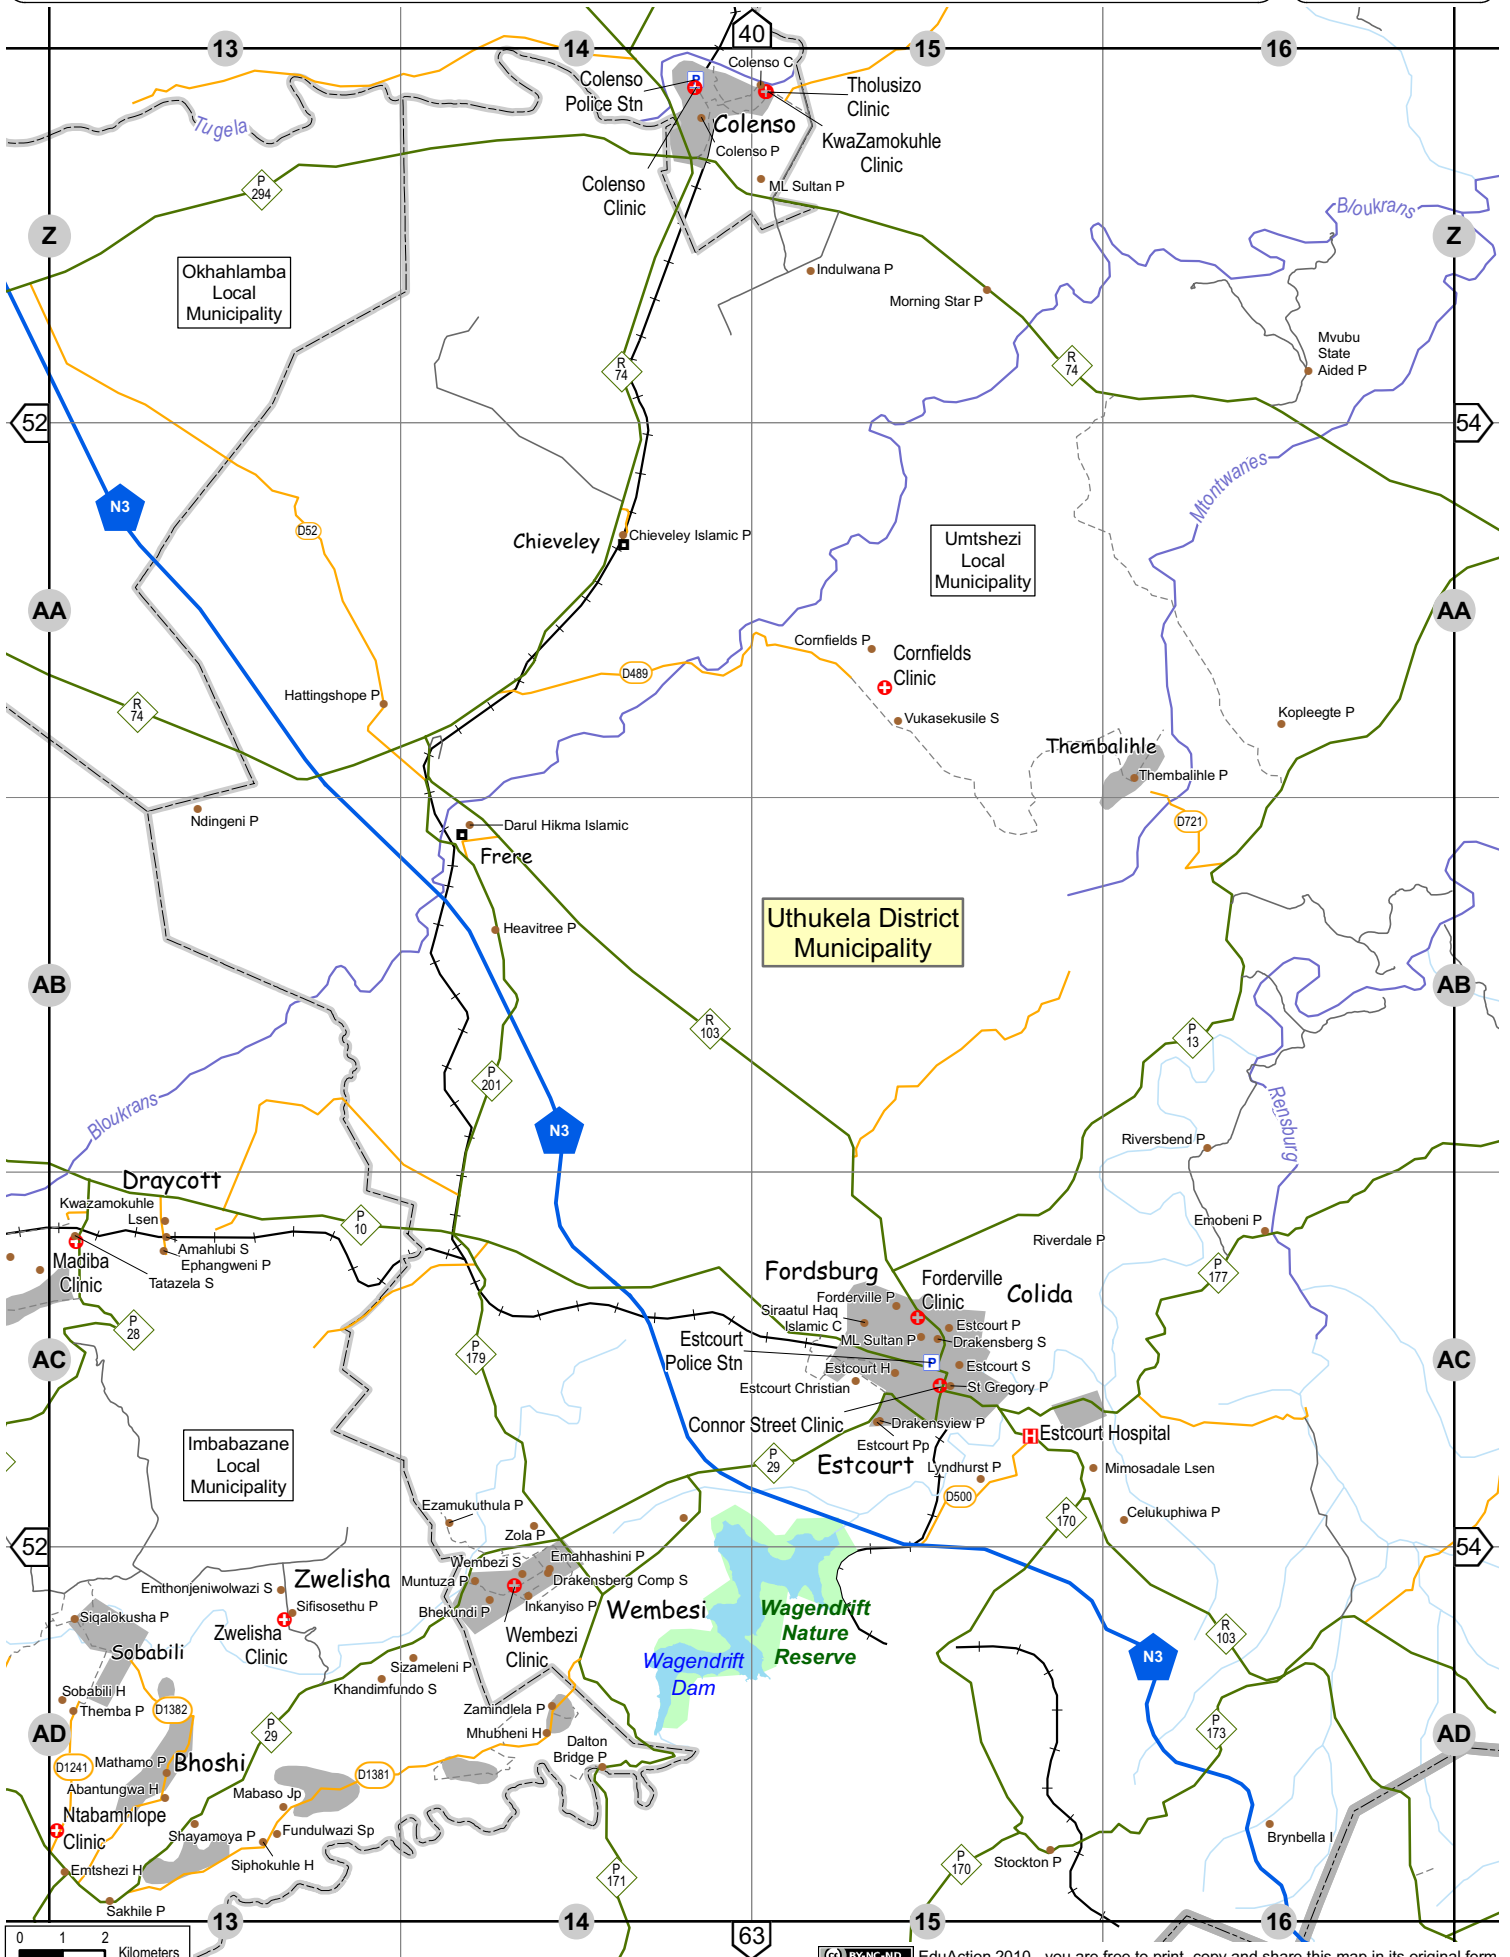

Key Plan to map pages

(the pages intersected in yellow are included in this publication)

Local Government Demarcation

Education Districts and Wards

Map covers this area

- Legend**
- Schools
 - Hospitals
 - Clinics
 - Police stations
 - Towns
 - District Municipalities
 - Local Municipalities
 - Urban areas
 - Nature reserves
 - National roads
 - Major rivers
 - Minor rivers
 - Dams / Lakes
 - Railways
 - Main roads
 - District roads
 - Local roads
 - Minor roads

Map covers this area

- | | | |
|-------------------|-----------------------------|------------------|
| ● Schools | --- District Municipalities | — National roads |
| 🏥 Hospitals | --- Local Municipalities | — Major rivers |
| ⛑ Clinics | ■ Urban areas | — Minor rivers |
| 🚓 Police stations | ■ Nature reserves | ■ Dams / Lakes |
| 🏘 Towns | | — Railways |
| | | — Main roads |
| | | — District roads |
| | | — Local roads |
| | | — Minor roads |